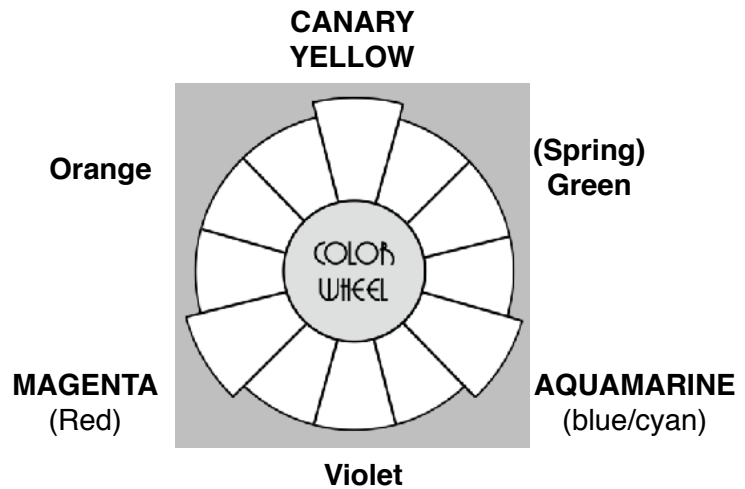

COLOR WHEELS

Primary and Secondary Color Wheel

Primary, Secondary and Tertiary Color Wheel

Primary colors are red, yellow, and blue. They are unique in that they cannot be created by mixing any combination of other colors.

Secondary colors are produced by mixing two primary colors:

red + yellow = orange

yellow + blue = green

blue + red = violet

Tertiary colors are produced by mixing a primary color with an adjacent secondary color.

Color Temperature

COOL

WARM

NEUTRAL

--	--

Coloring Templates

Cube ornament

Gift Tag