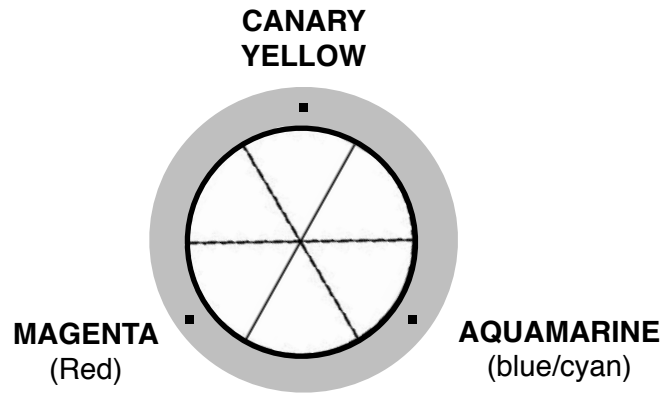

COLOR WHEELS

Primary and Secondary Color Wheel

Primary, Secondary and Tertiary Color Wheel

Primary colors are red, yellow, and blue. They are unique in that they cannot be created by mixing any combination of other colors.

Secondary colors are produced by mixing two primary colors:

red + yellow = orange

yellow + blue = green

blue + red = violet

Tertiary colors are produced by mixing a primary color with an adjacent secondary color.