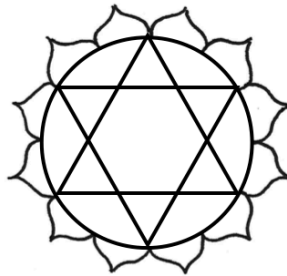

Muladhara

First Chakra

c. 2021 Meryl Ann Butler www.OceanViewArts.com

Note: These cards should print slightly smaller than the backings. A one-inch measure is shown at right.

One inch

Test shapes

Orange

- ORANGE
- Sacral Chakra
- Physical activity
- Thoughtfulness
- Consideration
- Creativity
- Sensuous
- Sexuality
- Pleasure
- Money
- Power
- Cells of Leidig
- Masculine/Left brain
- Pluto/Scorpio/Sun
- Musical note: D

Svadhishthana

Second Chakra

c. 2021 Meryl Ann Butler www.OceanViewArts.com

Yellow

- YELLOW
- Solar Plexus Chakra
- Second brain
- Mental Activity
- Clarity
- Intellect
- Inner strength
- Wellbeing
- Positive Attitude
- Wisdom
- Sunny disposition
- Happiness
- Warmth
- Adrenal glands
- Masculine/Left brain
- Mercury
- Sun
- Musical note: E

Manipura

Third Chakra

c. 2021 Meryl Ann Butler www.OceanViewArts.com

Note: These cards should print slightly smaller than the backings. A one-inch measure is shown at right.

One inch

Test shapes

Green

- GREEN
- Heart Chakra
- Circulatory system
- Balance/equilibrium
- Healing
- Friendliness
- Compassion
- Love
- Nature
- Growth
- Life
- Centeredness
- Thymus gland
- Venus/Taurus/Libra
- Musical note: F

Anahata

Fourth Chakra

c. 2021 Meryl Ann Butler www.OceanViewArts.com

Blue

- BLUE (aqua)
- Throat Chakra
- Communication
- Receptivity
- Inner activity
- Contemplation
- Prayer
- Trust/truth
- Freedom
- Voice (outer & inner)
- Heaven
- Spirit
- Tranquility
- Thyroid Gland
- Feminine/Right brain
- Mercury/Gemini
- Musical note: G