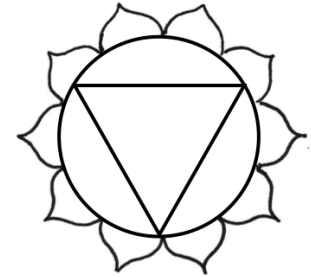

Muladhara

First Chakra

c. 2021 Meryl Ann Butler www.OceanViewArts.com

Note: These cards should print slightly smaller than the backings. A one-inch measure is shown at right.

One inch

Test shapes

Orange

- ORANGE
- Sacral Chakra
- Physical activity
- Thoughtfulness
- Consideration
- Creativity
- Sensuous
- Sexuality
- Pleasure
- Money
- Power
- Cells of Leidig
- Masculine/Left brain
- Pluto/Scorpio/Sun
- Musical note: D

Svadhishthana

Second Chakra

c. 2021 Meryl Ann Butler www.OceanViewArts.com

Yellow

- YELLOW
- Solar Plexus Chakra
- Second brain
- Mental Activity
- Clarity
- Intellect
- Inner strength
- Wellbeing
- Positive Attitude
- Wisdom
- Sunny disposition
- Happiness
- Warmth
- Adrenal glands
- Masculine/Left brain
- Mercury
- Sun
- Musical note: E

Manipura

Third Chakra

c. 2021 Meryl Ann Butler www.OceanViewArts.com

Note: These cards should print slightly smaller than the backings. A one-inch measure is shown at right.

One inch

Test shapes

Green

- GREEN
- Heart Chakra
- Circulatory system
- Balance/equilibrium
- Healing
- Friendliness
- Compassion
- Love
- Nature
- Growth
- Life
- Centeredness
- Thymus gland
- Venus/Taurus/Libra
- Musical note: F