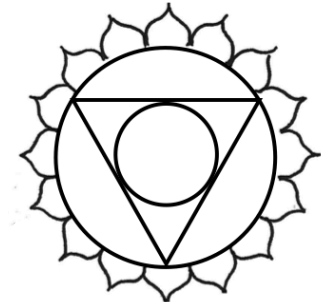

Anahata

Fourth Chakra

c. 2021 Meryl Ann Butler www.OceanViewArts.com

Blue

- BLUE (aqua)
- Throat Chakra
- Communication
- Receptivity
- Inner activity
- Contemplation
- Prayer
- Trust/truth
- Freedom
- Voice (outer & inner)
- Heaven
- Spirit
- Tranquility
- Thyroid Gland
- Feminine/Right brain
- Mercury/Gemini
- Musical note: G

Vishuddha

Fifth Chakra

c. 2021 Meryl Ann Butler www.OceanViewArts.com

Note: These cards should print slightly smaller than the backings. A one-inch measure is shown at right.

One inch

Note: 6TH AND 7TH CHAKRAS